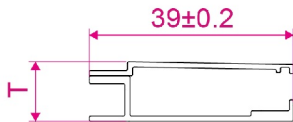

PT001188

S	109.83"/2789.70
L1	2430.8
L2	2508.8+2/-0
W1	1368.8
W2	1446.8+2/-0
T	11.4
H	85
D	15

Anti-Sunlight, No Blind Zone For Any Size

### P-Series Multi-Touch Overlay

Material	aluminum	Unit	mm	Date	2018-7-27	Memo	A
Draft:		Accepted:		Approved:			