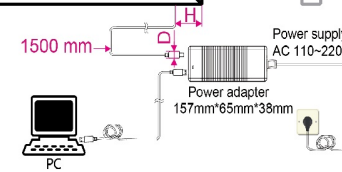

PT001188

S	109.83"/2789.70
L1	2430.8
L2	2508.8+2/-0
W1	1368.8
W2	1446.8+2/-0
T	11.4
H	85
D	15

Anti-Sunlight, No Blind Zone For Any Size

### P-Series Multi-Touch Overlay

Material	aluminum	Unit	mm	Date	2018-7-27	Memo	A
Draft:		Accepted:		Approved:			