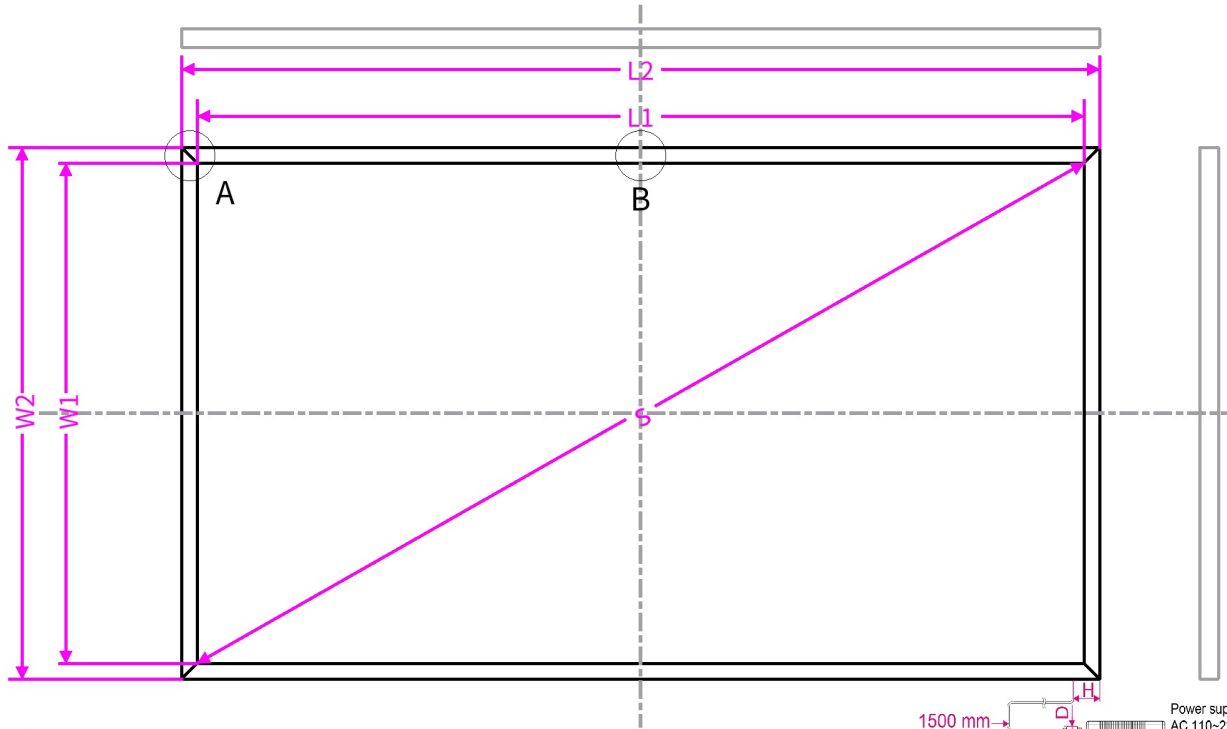

PT001188

S	109.83"/2789.70
L1	2430.8
L2	2508.8+2/-0
W1	1368.8
W2	1446.8+2/-0
T	11.4
H	85
D	15

Anti-Sunlight, No Blind Zone For Any Size

### P-Series Multi-Touch Overlay

Material	aluminum	Unit	mm	Date	2018-7-27	Memo	A
Draft:		Accepted:		Approved:			